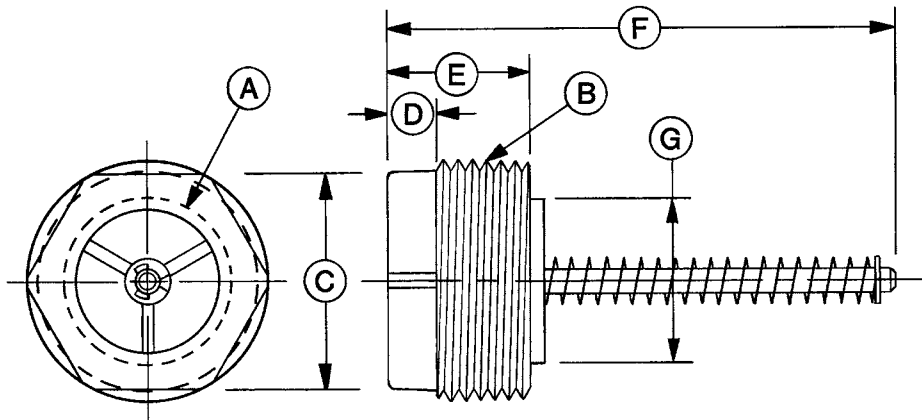

BRV SERIES BACK PRESSURE INDUCING CHECK VALVES

Part Number	A	B	C	D	E	F (max)	G
BRV07122XX*	3/4" NPTF	1 1/4" NPTF	1.50"	.32"	1.10"	2.90"	.81"
BRV10152XX*	1" NPTF	1 1/2" NPTF	1.75"	.32"	1.10"	4.04"	1.25"
BRV12202XX*	1 1/4" NPTF	2" NPTF	2.09"	.30"	1.22"	4.36"	1.75"
BRV20302XX*	2" NPTF	3" NPTF	3.06"	.63"	1.78"	6.35"	2.50"